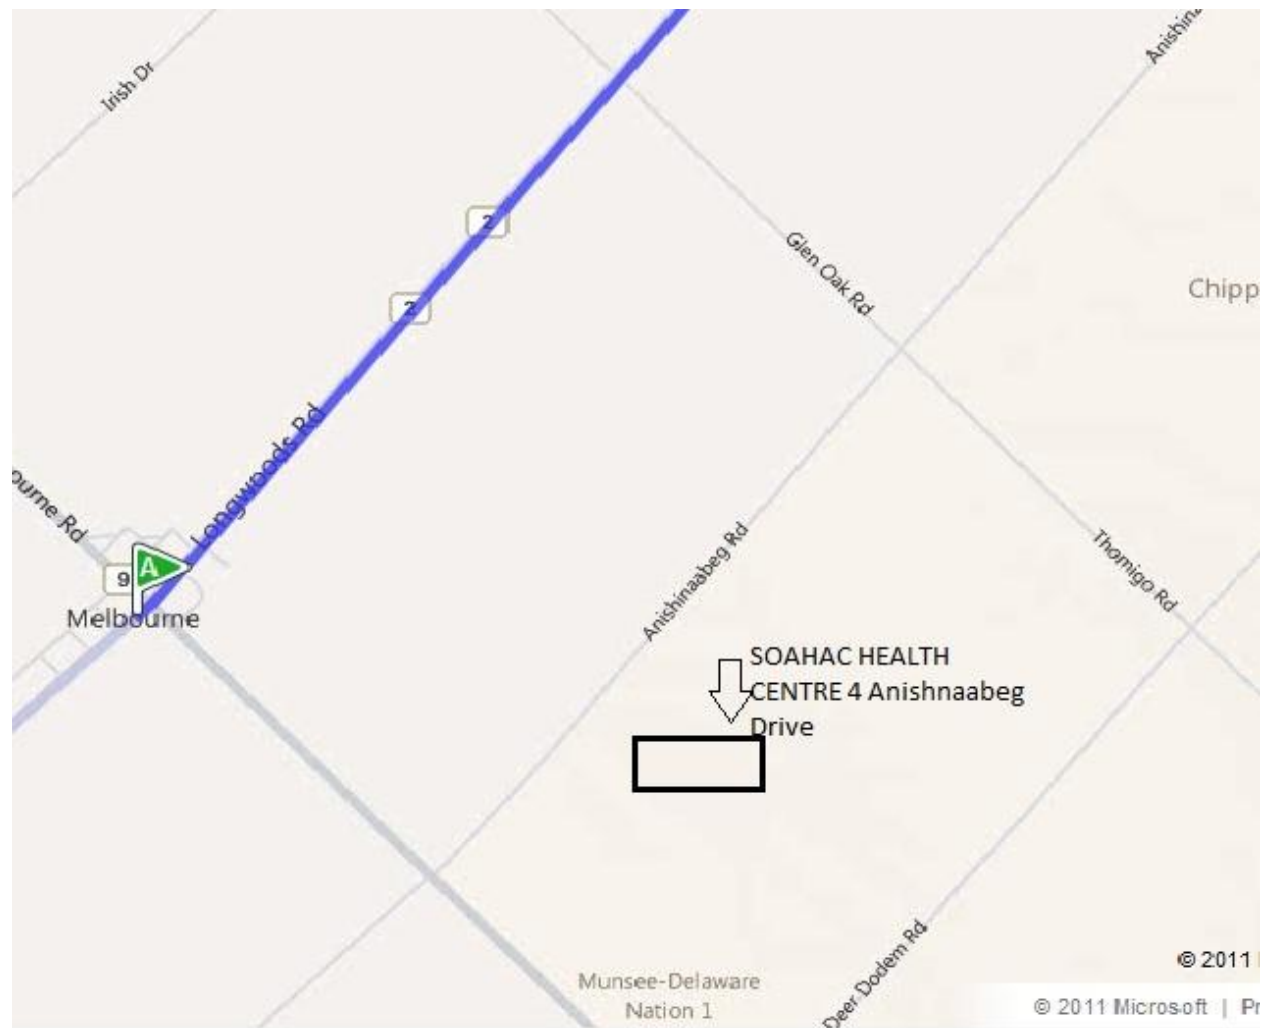

DIRECTIONS TO HEALTH CENTRE FROM LONDON

Go West on Wharnccliffe (highway 2) towards Lambeth. Continue on Highway 2 to Melbourne. Go South on Melbourne Road then East on Anishnaabeg Drive.

The Health Centre is located on the South side of Anishnaabeg Drive.